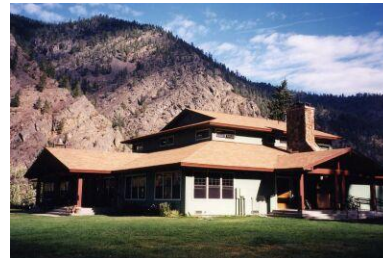

Main Lodge where dining and classes are held

The strategy summed in the Scripture verse of 1 Peter 3:15, "...but sanctify Christ as Lord in your hearts, always being ready to make a defense to everyone who asks you to give an account for the hope that is in you, yet with gentleness and reverence..." It is our understanding that environments with unknown outcomes surface questions in which to share hope. Bighorn will create environments where questions surface and hope is shared.