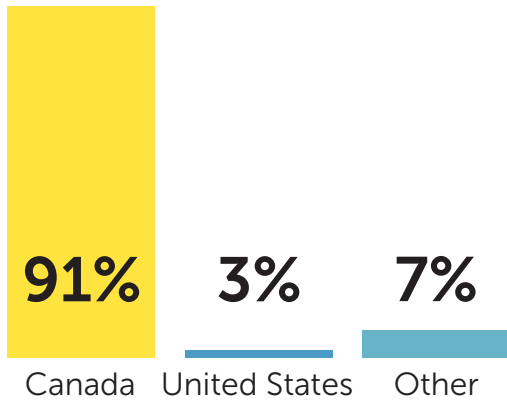

RETENTION/GRADUATION RATES

60.26%

Retention Rate
94 Students

36.51%

Graduation Rate
23 Students

PROGRAM ENROLLMENTS

	Aviation	47
	Bible/Theology	43
	Business Administration	15
	Counselling & Christian Formation	25
	Digital Media	8
	Encounter	29
	Integrated Studies	5
	Intercultural Ministry	19
	Next Gen. Ministry	19
	Outdoor Leadership	28
	Pastoral Ministry	23
	Practical Nursing	30
	Primary Care Paramedic	10
	Sports Management	6
	Worship Leading & Music	14
	Workplace	1
	Graduate MGCEL	13
	Dual Credit	81
	Nondegree	89

PRAIRIE COLLEGE FAST FACTS

CITIZENSHIP

DENOMINATION

26 Denominations Represented

IMPACT

POST-GRADUATION OUTCOMES

Post-Graduation Survey, within one year of graduation

AVIATION LICENSE PASS RATES (2024):