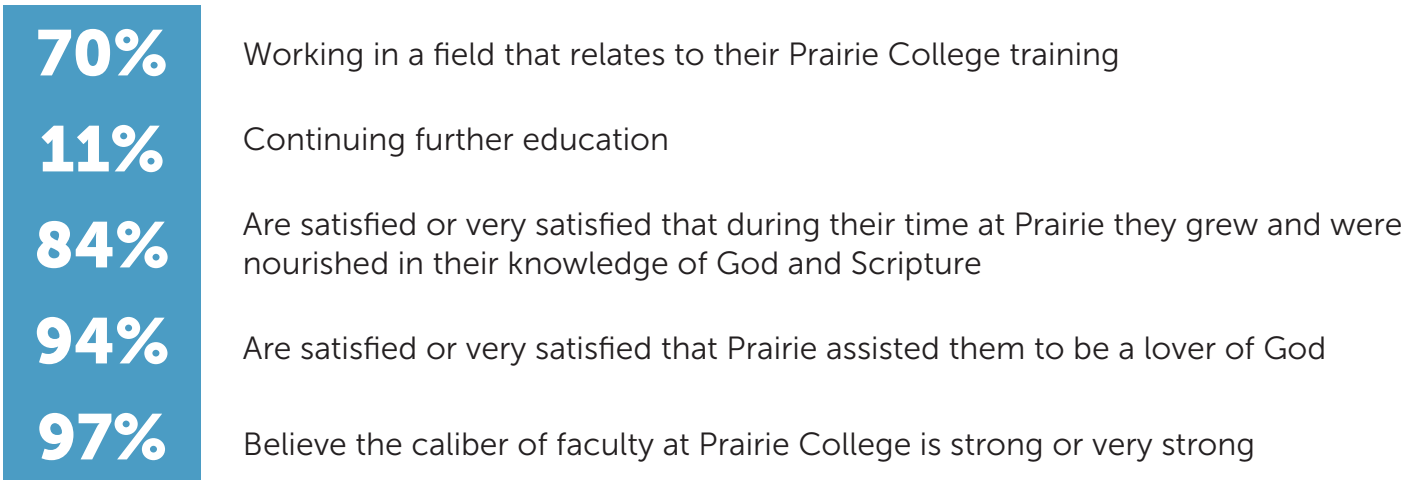

PRAIRIE COLLEGE FAST FACTS

CITIZENSHIP

DENOMINATION

26 Denominations Represented

IMPACT

POST-GRADUATION OUTCOMES

Post-Graduation Survey, within one year of graduation

AVIATION LICENSE PASS RATES (2024):