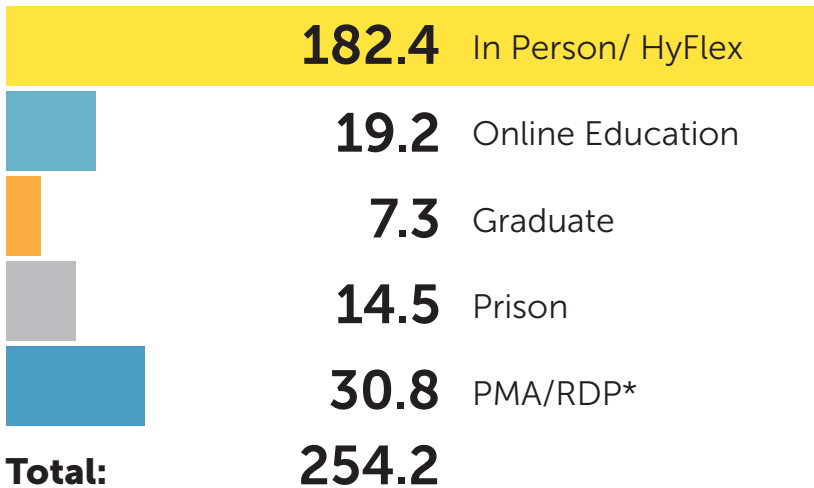

PRAIRIE COLLEGE FAST FACTS

STUDENT POPULATION

ENROLLMENT

For the 2024-25 School Year

TOTAL HEADCOUNT

TOTAL FTE (FULL TIME EQUIVALENT)

*These represent credits taken by Prairie students through partner programs with Professional Medical Associates and Red Deer Polytechnic College

RETENTION/GRADUATION RATES

60.26%

Retention Rate
94 Students

36.51%

Graduation Rate
23 Students

PROGRAM ENROLLMENTS

	Aviation	47
	Bible/Theology	43
	Business Administration	15
	Counselling & Christian Formation	25
	Digital Media	8
	Encounter	29
	Integrated Studies	5
	Intercultural Ministry	19
	Next Gen. Ministry	19
	Outdoor Leadership	28
	Pastoral Ministry	23
	Practical Nursing	30
	Primary Care Paramedic	10
	Sports Management	6
	Worship Leading & Music	14
	Workplace	1
	Graduate MGCEL	13
	Dual Credit	81
	Nondegree	89