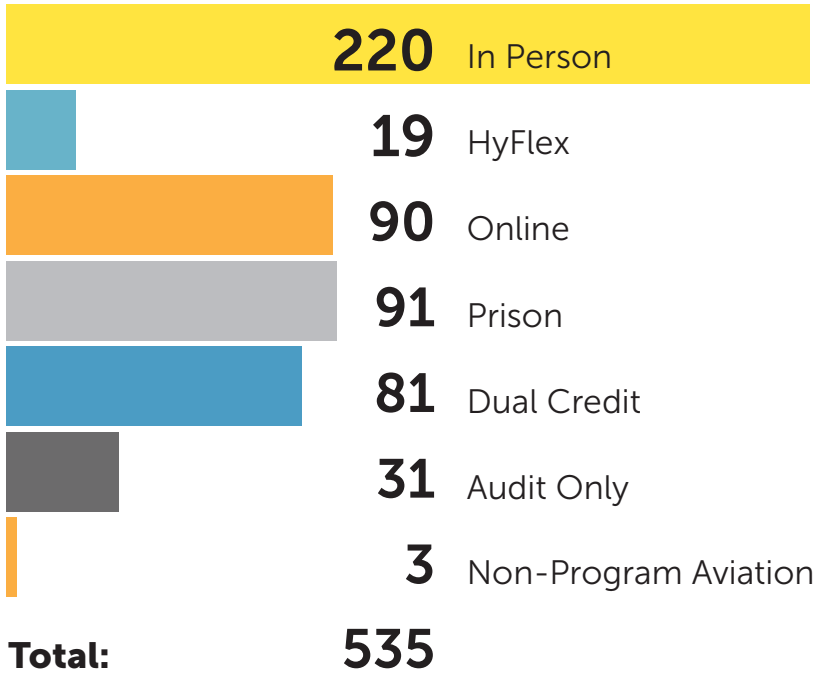

PRAIRIE COLLEGE FAST FACTS

STUDENT POPULATION

ENROLLMENT

For the 2024-25 School Year

TOTAL HEADCOUNT

TOTAL FTE (FULL TIME EQUIVALENT)

*These represent credits taken by Prairie students through partner programs with Professional Medical Associates and Red Deer Polytechnic College

RETENTION/GRADUATION RATES

60.26%

Retention Rate
94 Students

36.51%

Graduation Rate
23 Students

PROGRAM ENROLLMENTS

	Aviation	47
	Bible/Theology	43
	Business Administration	15
	Counselling & Christian Formation	25
	Digital Media	8
	Encounter	29
	Integrated Studies	5
	Intercultural Ministry	19
	Next Gen. Ministry	19
	Outdoor Leadership	28
	Pastoral Ministry	23
	Practical Nursing	30
	Primary Care Paramedic	10
	Sports Management	6
	Worship Leading & Music	14
	Workplace	1
	Graduate MGCEL	13
	Dual Credit	81
	Nondegree	89