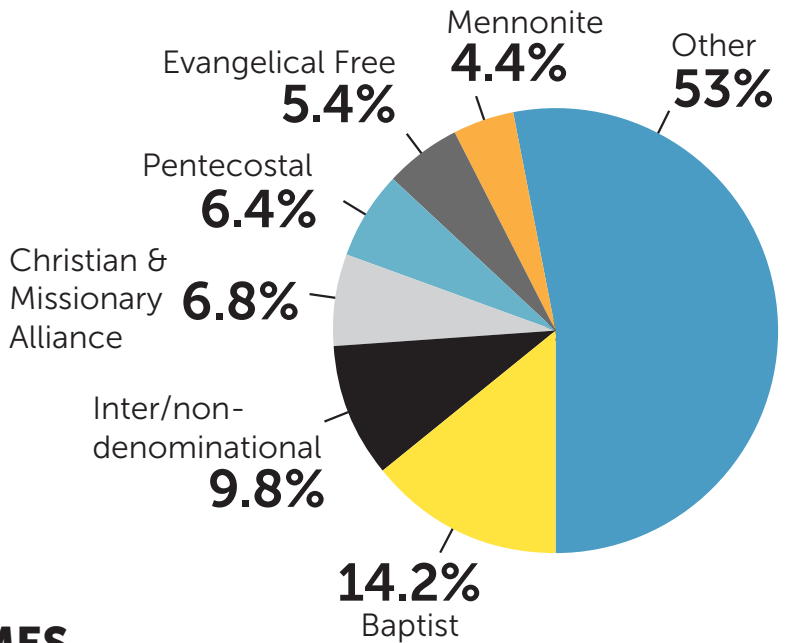

PRAIRIE COLLEGE FAST FACTS

STUDENT POPULATION

ENROLLMENT

For the 2024-25 School Year

TOTAL HEADCOUNT

TOTAL FTE (FULL TIME EQUIVALENT)

*These represent credits taken by Prairie students through partner programs with Professional Medical Associates and Red Deer Polytechnic College

RETENTION/GRADUATION RATES

60.26%

Retention Rate
94 Students

36.51%

Graduation Rate
23 Students

PROGRAM ENROLLMENTS

	Aviation	47
	Bible/Theology	43
	Business Administration	15
	Counselling & Christian Formation	25
	Digital Media	8
	Encounter	29
	Integrated Studies	5
	Intercultural Ministry	19
	Next Gen. Ministry	19
	Outdoor Leadership	28
	Pastoral Ministry	23
	Practical Nursing	30
	Primary Care Paramedic	10
	Sports Management	6
	Worship Leading & Music	14
	Workplace	1
	Graduate MGCEL	13
	Dual Credit	81
	Nondegree	89

PRAIRIE COLLEGE FAST FACTS

CITIZENSHIP

DENOMINATION

26 Denominations Represented

IMPACT

POST-GRADUATION OUTCOMES

Post-Graduation Survey, within one year of graduation

AVIATION LICENSE PASS RATES (2024):